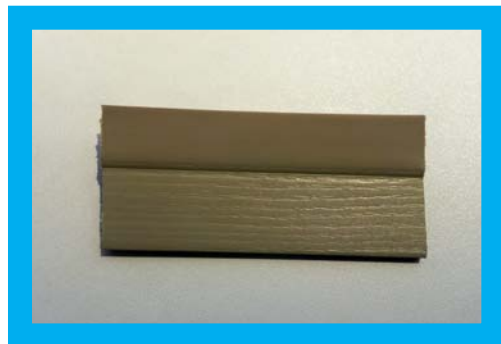

PREMIUM SEAL IS MADE WITH ANTI-WEATHERING AGENTS FOR PREMIUM COLOR RETENTION.
MADE WITH IMPACT MODIFIERS FOR EXTRA STRENGTH.

WHITE

ALMOND

BROWN

SANDSTONE

Page Under Construction - Coming Soon!